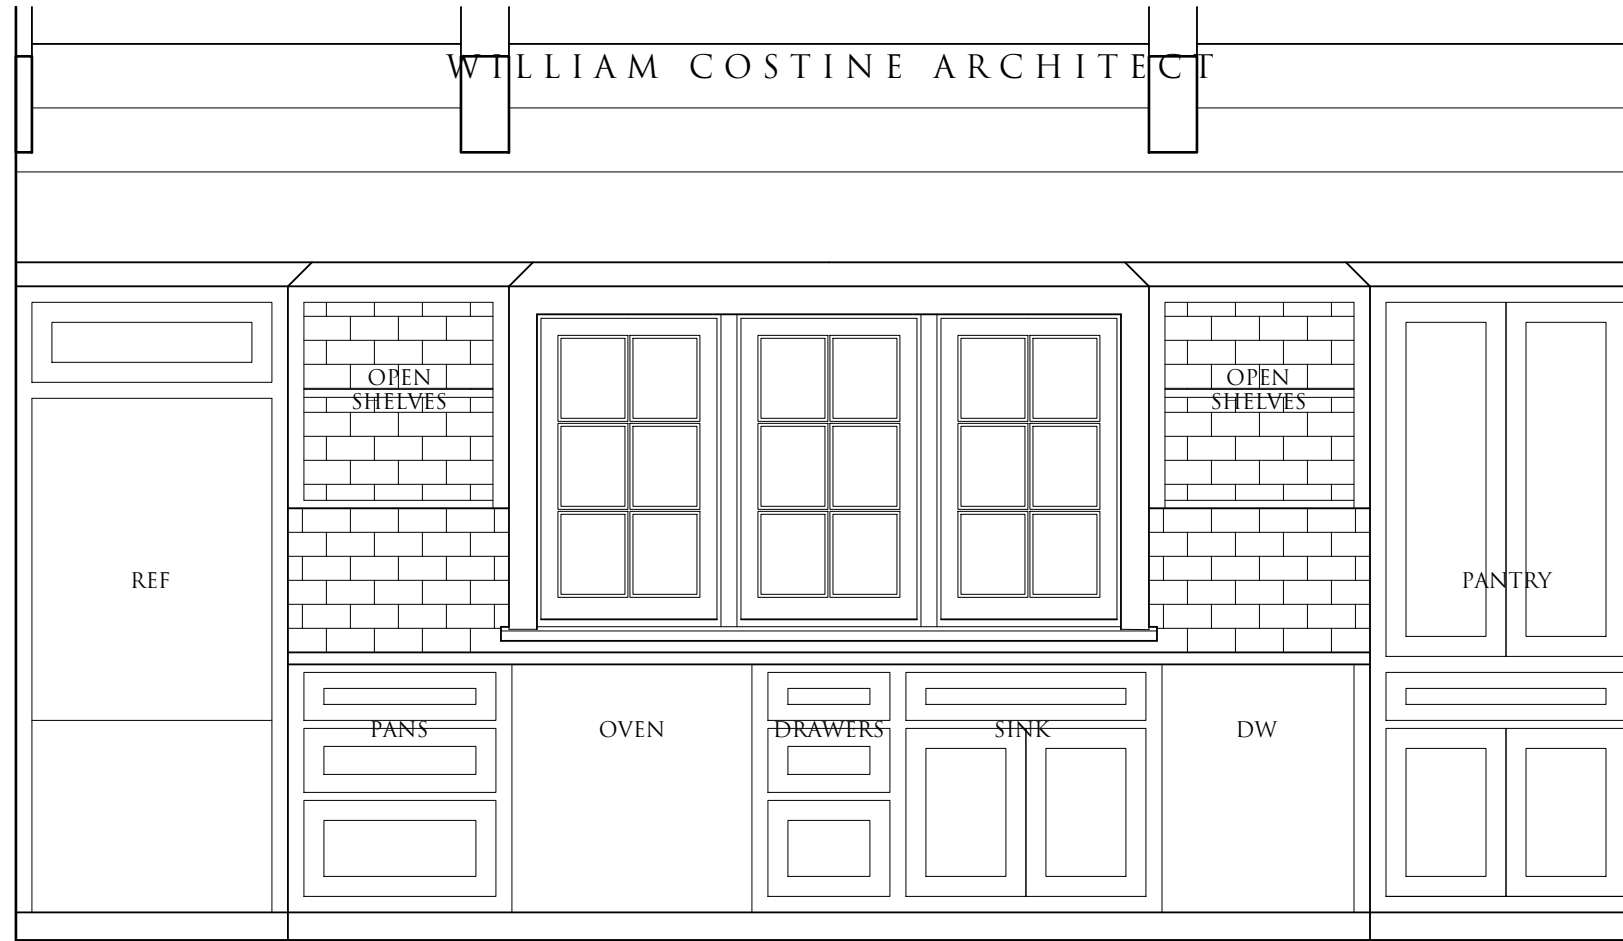

WILLIAM COSTINE ARCHITECT

BUILDING SECTION

HOLLY HILL FARM
ACCESSORY APARTMENT WITH GARAGE

8'

11 MAY 2022
100 % DD

COOKING

KITCHEN

HOLLY HILL FARM ACCESSORY APARTMENT WITH GARAGE