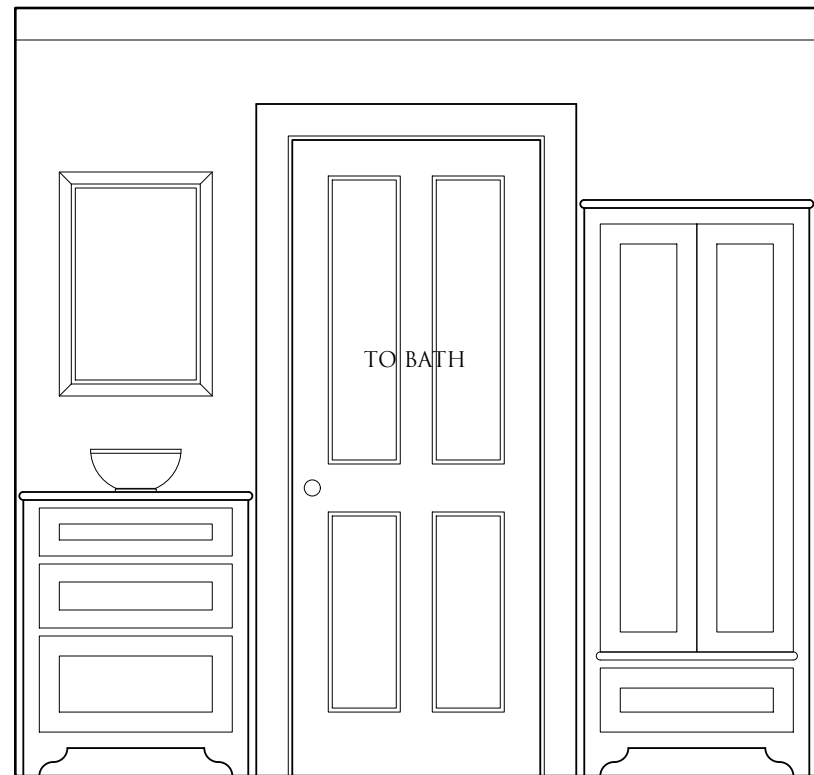

HALL/ LINEN

HALL/ LINEN

HALL

4'

HOLLY HILL FARM
ACCESSORY APARTMENT WITH GARAGE

11 MAY 2022
100 % DD