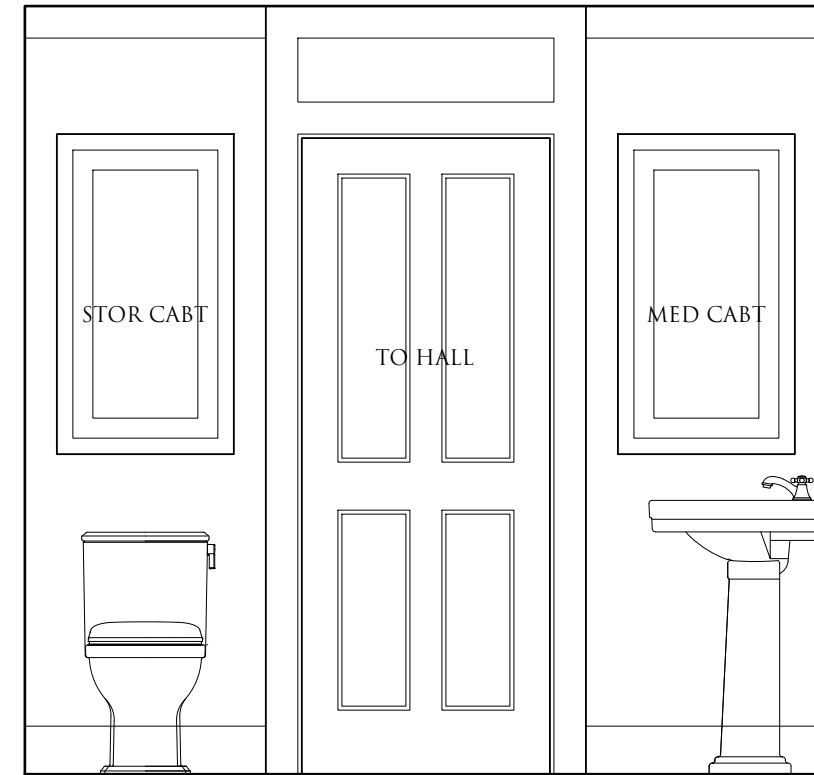

HOLLY HILL FARM
ACCESSORY APARTMENT WITH GARAGE

11 MAY 2022
100 % DD