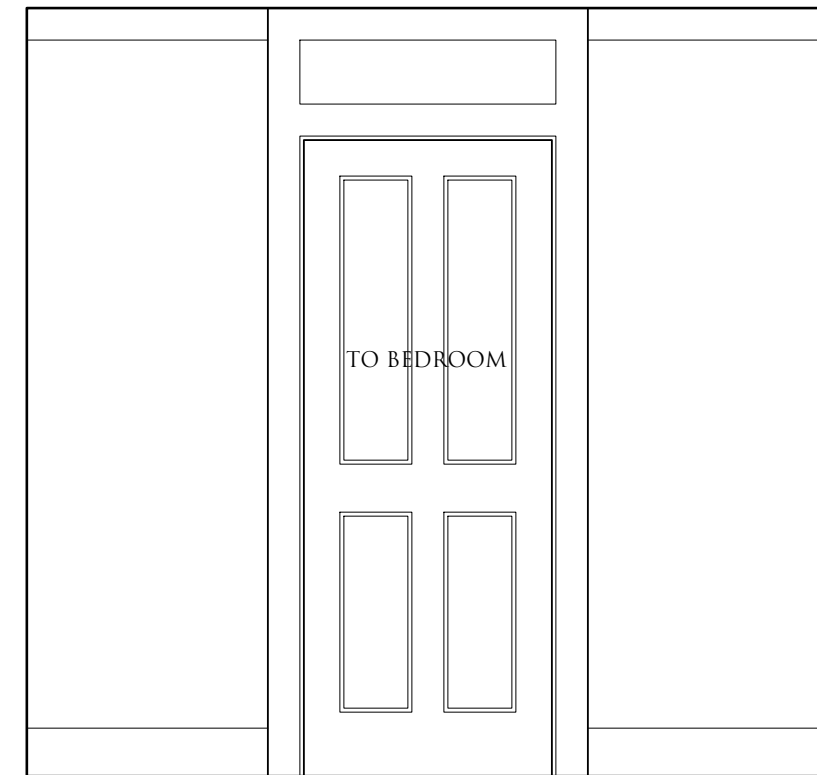

HALL/ LINEN

HALL/ LINEN

HALL

4'

HOLLY HILL FARM
ACCESSORY APARTMENT WITH GARAGE

11 MAY 2022
100 % DD