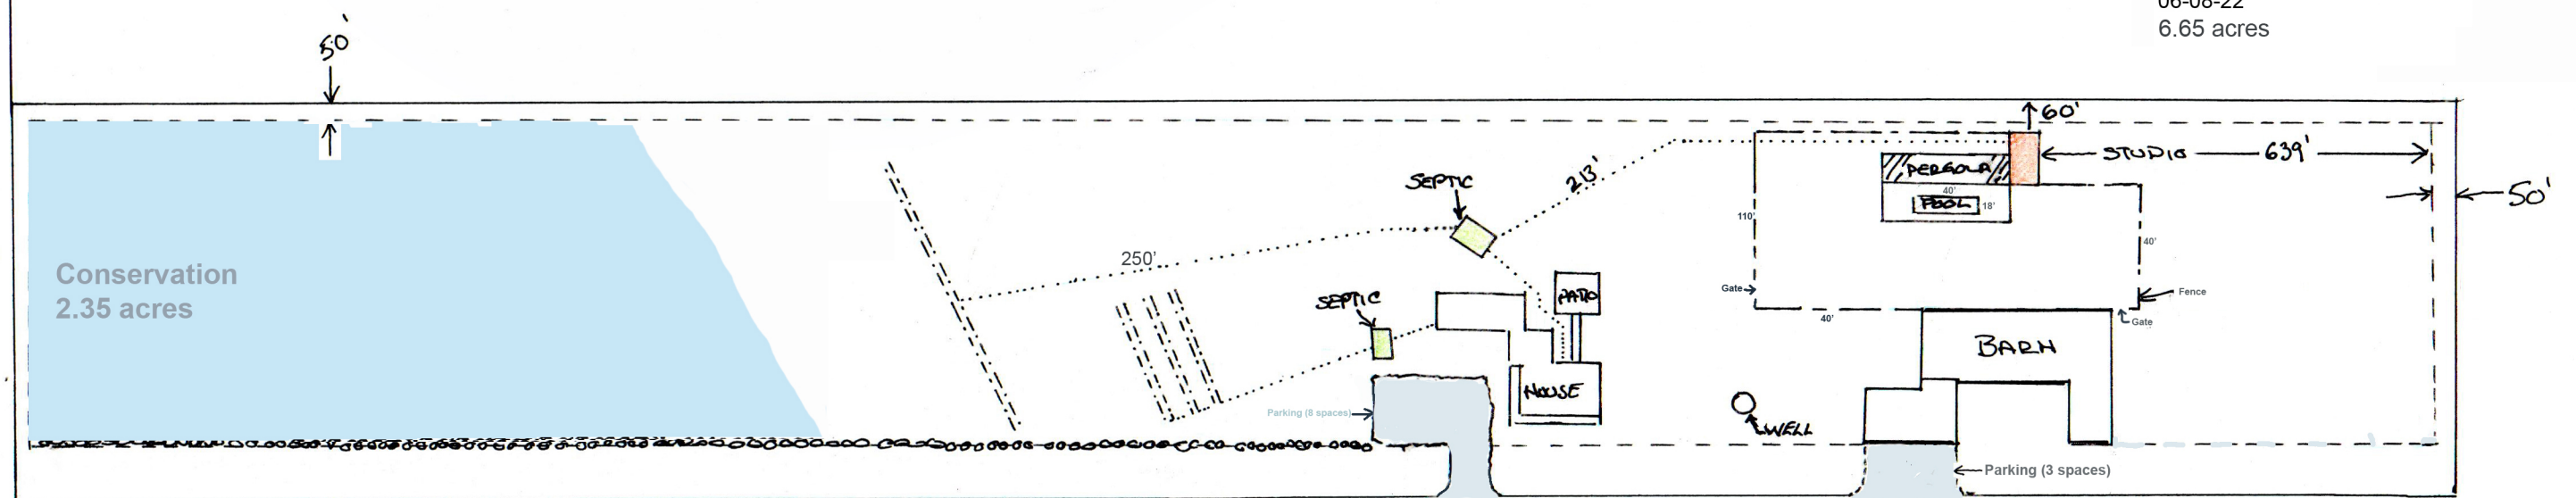

Site Sketch Plan  
prepared by  
Jack Rosenberg  
Nov. 19, 2021

72 Upper Church Hill Road  
Washington Depot, CT 06794  
06-08-22  
6.65 acres

UPPER CHURCH HILL ROAD